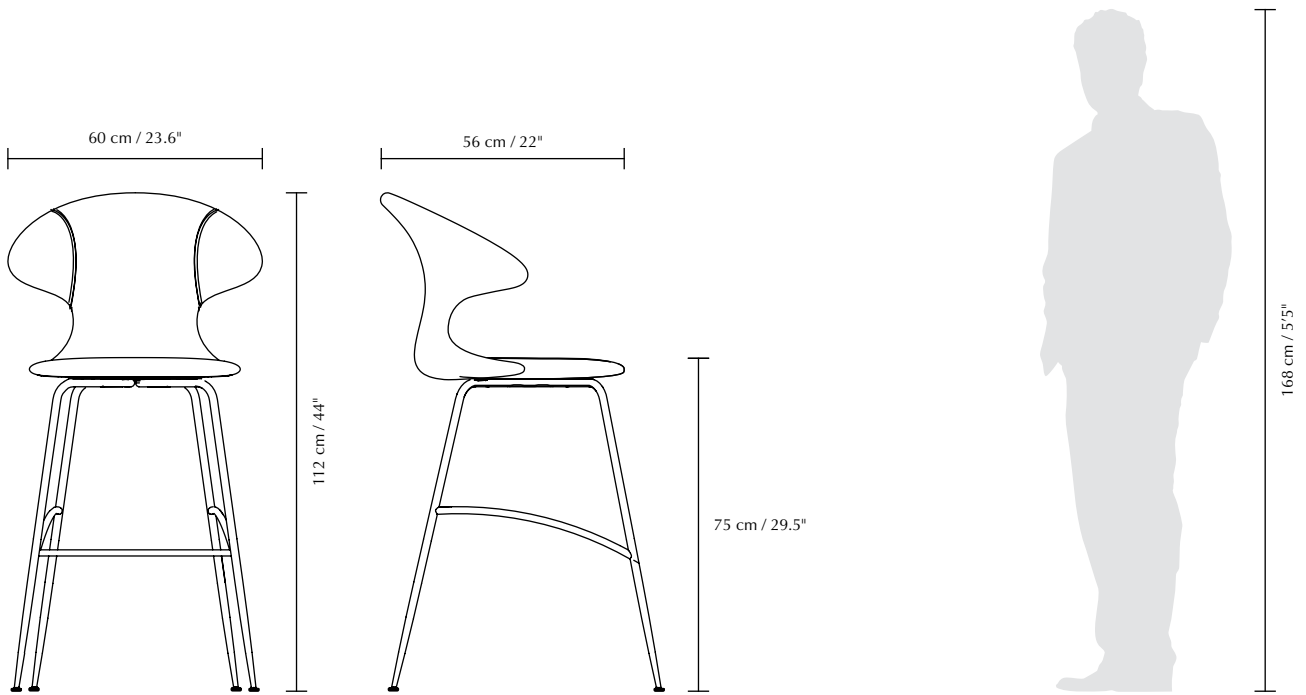

TIME FLIES | BAR STOOL

Designed by Jonas Søndergaard